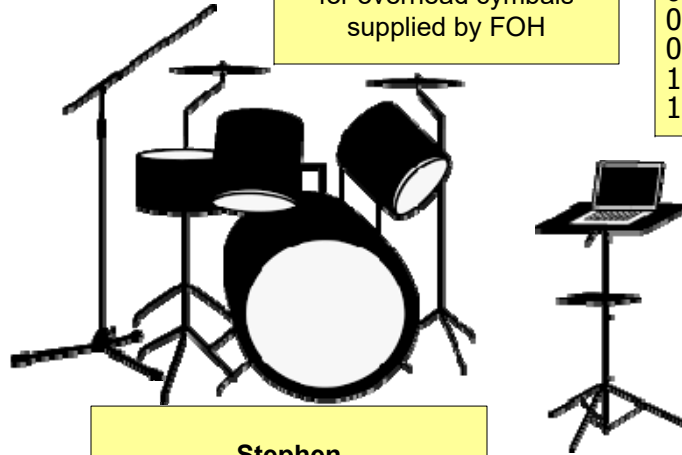

Notes:

Dick Diamond and The Dusters is a self-contained, band. The band uses their own X32 rack and split snake for their own in-ear monitor systems. Members bring their own mics, stands, cables, direct boxes, and will pin their own channels to their own floor box. FOH engineer will receive a 22-channel, labeled fan/ whip (only 16 channels are used by FOH). There is 25' of fan cable from the X32, which must be run from stage right. A sub snake may be required for longer runs to FOH board if on stage left. Power is required at the rear of stage left and stage right. **Note: Some band members may run their instruments via direct inject and without any stage amps.**

Dick Diamond & The Dusters Stage Plot

For more info, contact Phil Reiner at (219) 406-5667

If needed, mics and stands for overhead cymbals supplied by FOH

Input List

- 01 Kick
- 02 Snare
- 03 Hi-Hat
- 04 Racks
- 05 Floor
- 06 Stephen Vox
- 07 Bass Guitar
- 08 Rich Guitar
- 09 -----
- 10 Click (No FOH)
- 11 Tracks

Input List

- 12 -----
- 13 Taylor Vox
- 14 Matt Vox
- 15 Phil Vox
- 16 Rich Vox
- 17 -----
- 18 -----
- 19 -----
- 20 -----
- 21 -----
- 22 -----

Stage Right

X32 Rack

Stephen
Drums / Vox

Tracks

Stage Left

Bass DI